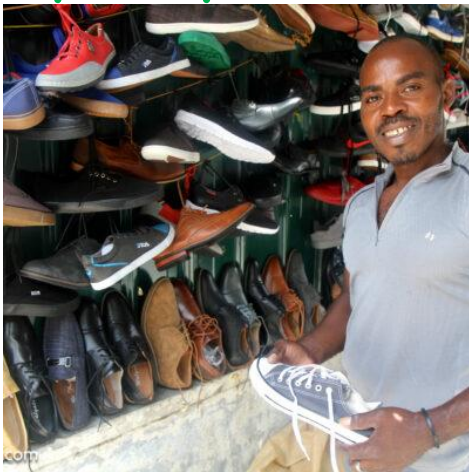

KEEP THE MIDLANDS
BEAUTIFUL
KEEP AMERICA BEAUTIFUL AFFILIATE

Shoe Collection

April 1st to June 30th

Help us raise funds for our organization and keep shoes out of the landfill by donating gently worn, used and new shoes!

Any Style * Any Size * New & Gently Worn

KMB partners with Funds2Orgs to support micro-enterprise vendors in developing nations.

keepthemidlandsbeautiful.org